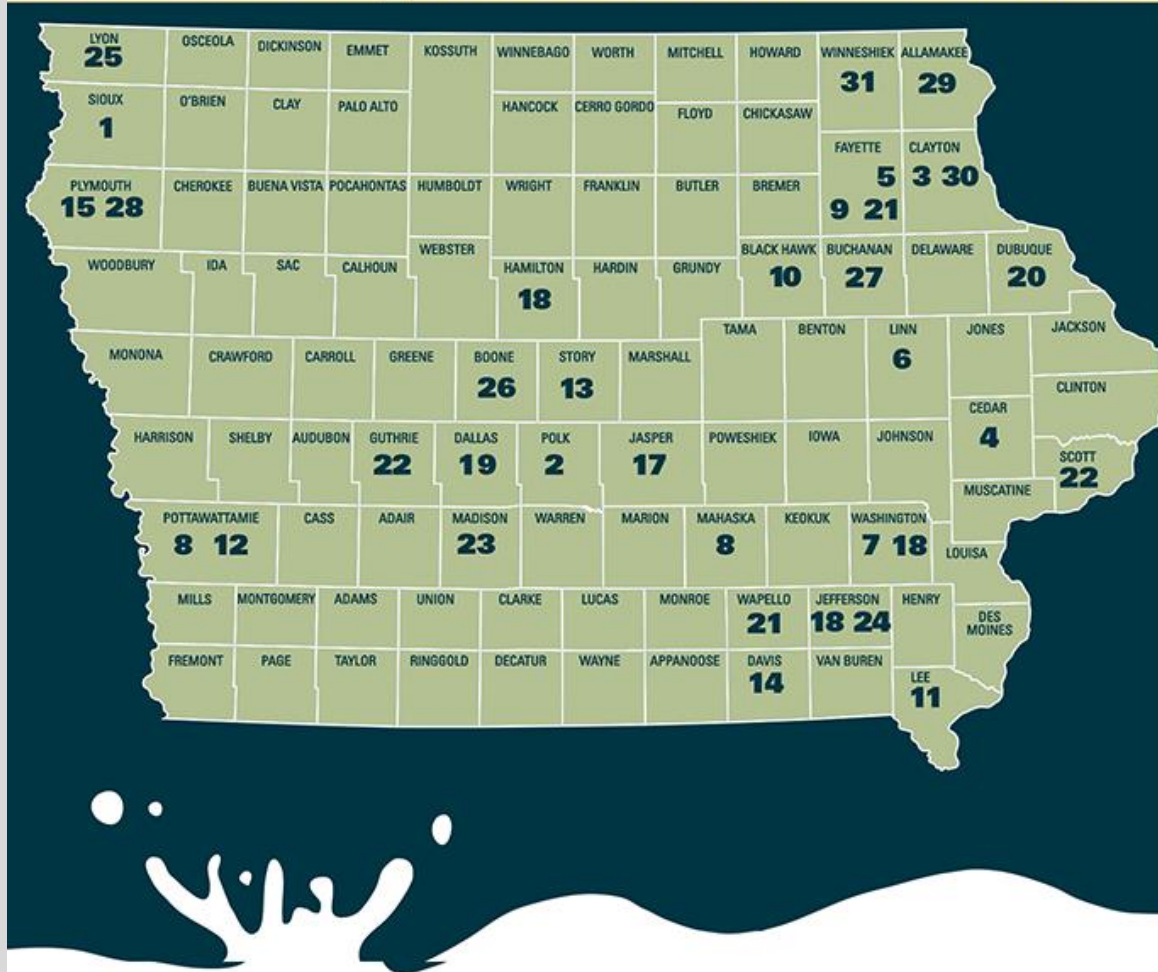

Iowa Milk Cows 2020

AVERAGE POUNDS OF MILK PRODUCTION PER COW

24,651

NUMBER OF COWS

215,000

POUNDS OF IOWA MILK PRODUCTION

5.27billion

= 1,000 dairy cows

IOWA STATE UNIVERSITY
Extension and Outreach

TOTAL DAIRY COWS FOR ALL COUNTIES WITHOUT A REPORTING NUMBER
32,600

Iowa Dairy Processors and Plants

IOWA STATE UNIVERSITY
Extension and Outreach

	BOTTLING and FLOID MILK PLANT	CHEESE PLANT	DRY MILK PLANT	ICE CREAM PLANTS	ON-FARM PROCESSORS	DAIRY GOAT MILK ON-FARM PROCESSING	QR CODE
1 Agropur—Hull		✓	✓				
2 Anderson Erickson Dairy—Des Moines	✓			✓			
3 Bear Creek Acres Creamery—Edgewood					✓		
4 Cinnamon Ridge Dairy—Donahue					✓		
5 Country View Dairy—Hawkeye					✓		
6 Dan and Debbie's Creamery—Ely					✓		
7 Farmers' Creamery—Wellman	✓						
8 Frisian Farms—Oskaloosa					✓		
9 Grazing Goat Dairy—Waucoma						✓	
10 Hansen's Farm Fresh Dairy—Hudson					✓		
11 Hinterland Dairy Farmstead Cheese—Donnellson					✓		
12 Honey Creek Creamery—Honey Creek						✓	
13 Iowa State University Creamery—Ames				✓			
14 Kalona Super Natural—Kalona		✓		✓			
15 Kemps—LeMars	✓						
16 Lost Lake Farm—Jewell					✓		
17 Maytag Dairy Farms—Newton		✓					
18 Milton Creamery—Milton					✓		
19 Picket Fence Creamery—Woodward					✓		
20 Prairie Farms—Dubuque	✓	✓					
21 Radiance Dairy—Fairfield					✓		
22 Sheeders Cloverleaf Dairy—Guthrie Center					✓		
23 Simple Life Farmstead Cheese—Winterset						✓	
24 Spring Sunrise Ghee—Fairfield					✓		
25 Stensland Creamery—Larchwood					✓		
26 Swede Point Creamery—Madrid						✓	
27 Wapsie Valley Creamery—Independence		✓	✓				
28 Wells North & South Ice Cream Plants—LeMars				✓			
29 WW Homestead Dairy—Waukon					✓		
30 Yellow River Dairy—Monona						✓	
31 Iowa's Dairy Center—Calmar							