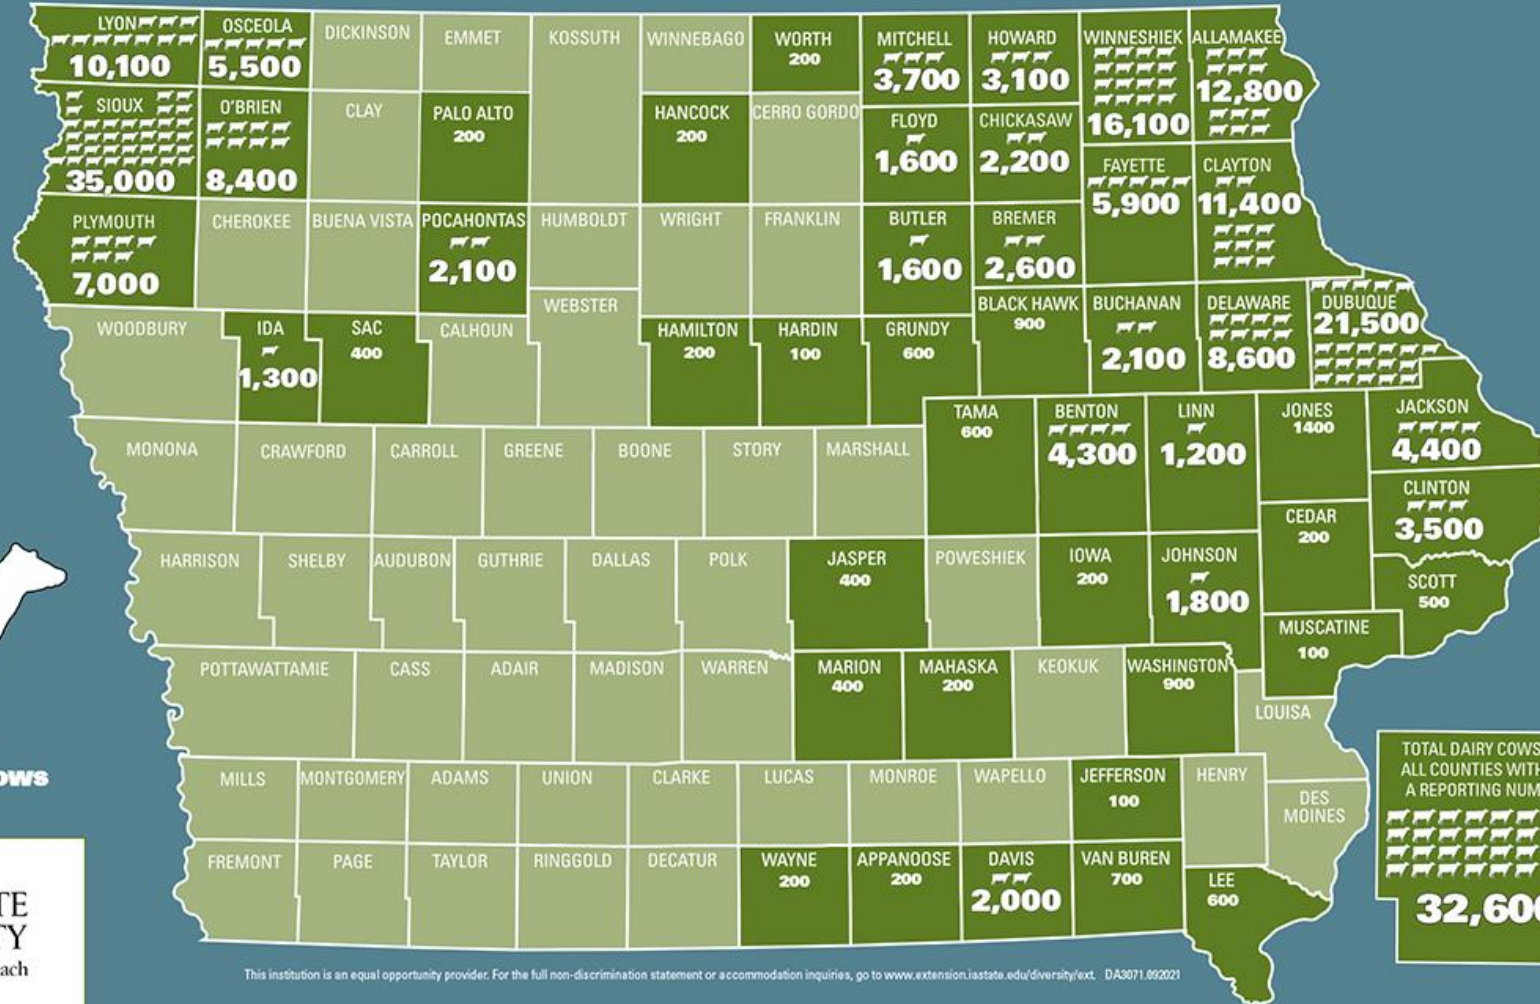

Iowa Milk Cows 2020

AVERAGE POUNDS OF MILK PRODUCTION PER COW

24,651

NUMBER OF COWS

215,000

POUNDS OF IOWA MILK PRODUCTION

5.27billion

= 1,000 dairy cows

IOWA STATE UNIVERSITY
Extension and Outreach

TOTAL DAIRY COWS FOR ALL COUNTIES WITHOUT A REPORTING NUMBER
32,600

Iowa Dairy Processors and Plants

IOWA STATE UNIVERSITY
Extension and Outreach

	BOTTLING and FLOID MILK PLANT	CHEESE PLANT	DRY MILK PLANT	ICE CREAM PLANTS	ON-FARM PROCESSORS	DAIRY GOAT MILK ON-FARM PROCESSING	QR CODE
1 Agropur—Hull		✓	✓				
2 Anderson Erickson Dairy—Des Moines	✓			✓			
3 Bear Creek Acres Creamery—Edgewood					✓		
4 Cinnamon Ridge Dairy—Donahue					✓		
5 Country View Dairy—Hawkeye					✓		
6 Dan and Debbie's Creamery—Ely					✓		
7 Farmers' Creamery—Wellman	✓						
8 Frisian Farms—Oskaloosa					✓		
9 Grazing Goat Dairy—Waucoma						✓	
10 Hansen's Farm Fresh Dairy—Hudson					✓		
11 Hinterland Dairy Farmstead Cheese—Donnellson					✓		
12 Honey Creek Creamery—Honey Creek						✓	
13 Iowa State University Creamery—Ames				✓			
14 Kalona Super Natural—Kalona		✓		✓			
15 Kemps—LeMars	✓						
16 Lost Lake Farm—Jewell					✓		
17 Maytag Dairy Farms—Newton		✓					
18 Milton Creamery—Milton					✓		
19 Picket Fence Creamery—Woodward					✓		
20 Prairie Farms—Dubuque	✓	✓					
21 Radiance Dairy—Fairfield					✓		
22 Sheeders Cloverleaf Dairy—Guthrie Center					✓		
23 Simple Life Farmstead Cheese—Winterset						✓	
24 Spring Sunrise Ghee—Fairfield					✓		
25 Stensland Creamery—Larchwood					✓		
26 Swede Point Creamery—Madrid						✓	
27 Wapsie Valley Creamery—Independence		✓	✓				
28 Wells North & South Ice Cream Plants—LeMars				✓			
29 WW Homestead Dairy—Waukon					✓		
30 Yellow River Dairy—Monona						✓	
31 Iowa's Dairy Center—Calmar							