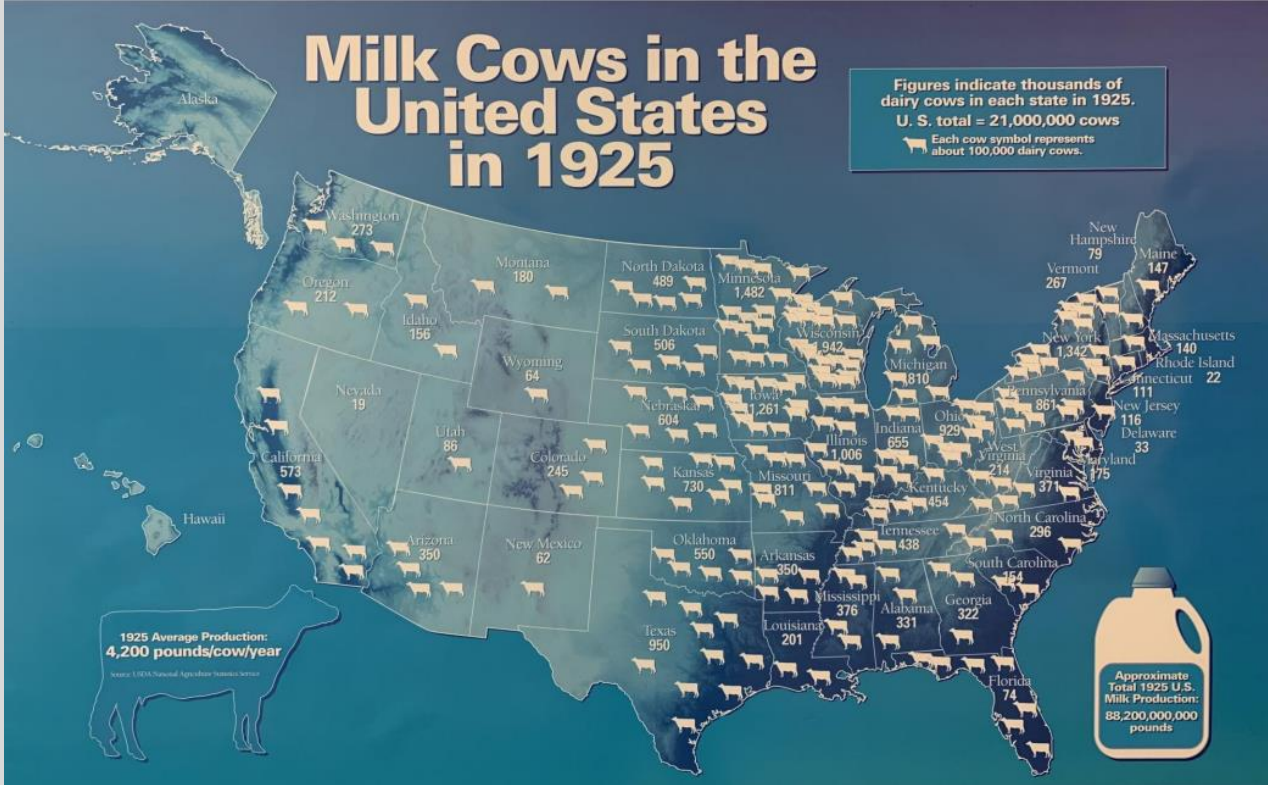

IOWA'S DAIRY STORY

Dairy Maps Lesson

IOWA STATE UNIVERSITY
Extension and Outreach
Healthy People. Environments. Economies.

Milk Cows in the United States in 1925

Figures indicate thousands of dairy cows in each state in 1925.

U. S. total = 21,000,000 cows

Each cow symbol represents about 100,000 dairy cows.

1925 Average Production:
4,200 pounds/cow/year

Source: USDA National Agriculture Statistics Service

Approximate
Total 1925 U.S.
Milk Production:
88,200,000,000
pounds

U.S. Milk Cows 2020

AVERAGE POUNDS OF MILK PRODUCTION PER COW

23,777

NUMBER OF COWS

9,334,600

POUNDS OF U.S. MILK PRODUCTION

223 billion

Milk Cows in the United States in 1925

Figures indicate thousands of dairy cows in each state in 1925.
 U. S. total = 21,000,000 cows
 Each cow symbol represents about 100,000 dairy cows.

IOWA STATE UNIVERSITY
 Extension and Outreach

U.S. Milk Cows 2020